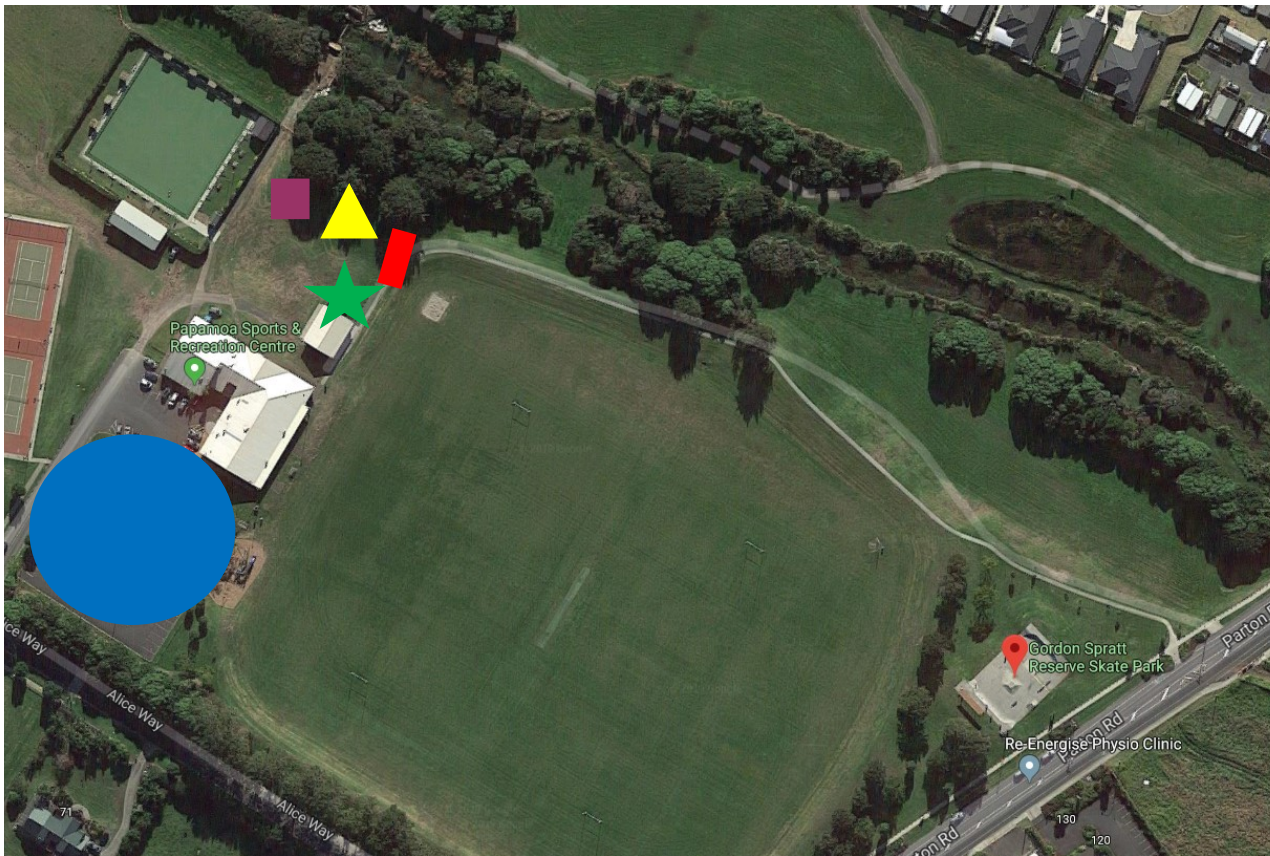

Gordon Spratt Reserve Site Map

Key:

-  = registration
-  = start/finish
-  = waste station
-  = food vendor/BBQ
-  = carparking