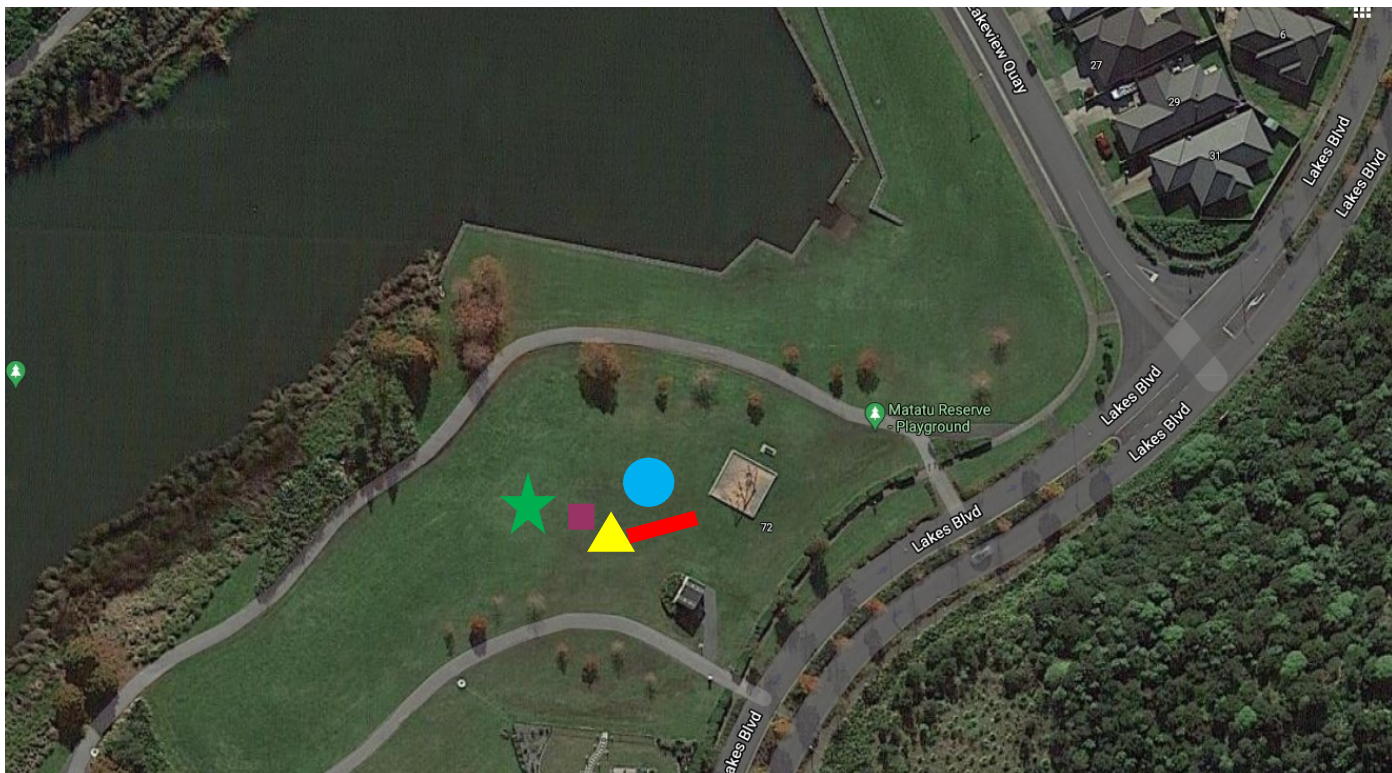

## Matatu Reserve Site Map

### Key:

-  = registration
-  = start
-  = finish
-  = waste station
-  = food vendor/BBQ